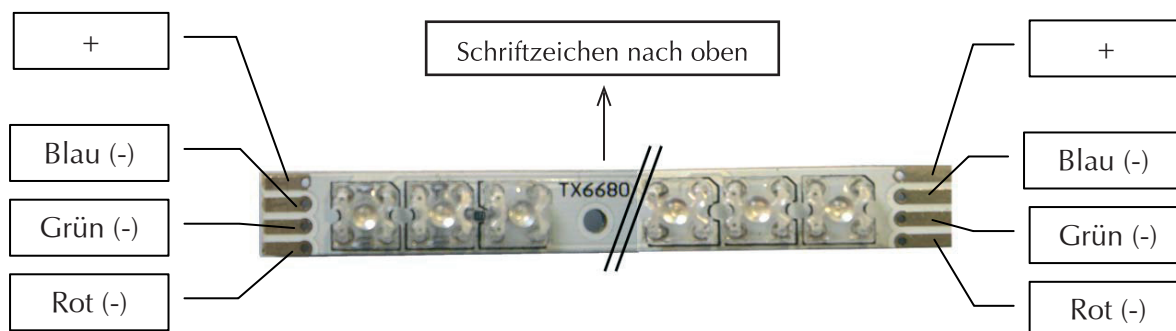

Anschlußplan

www.cardanlight.com

12/24 V LED Stripes

CO1000 / CO2000

LED Stripes 12 V

negative Ansteuerung

CO1000

LED Streifen; 12V; 30 LEDs; 40 cm

LED Stripes 24 V

negative Ansteuerung

CO2000

LED Streifen; 24V; 36 LEDs; 48 cm