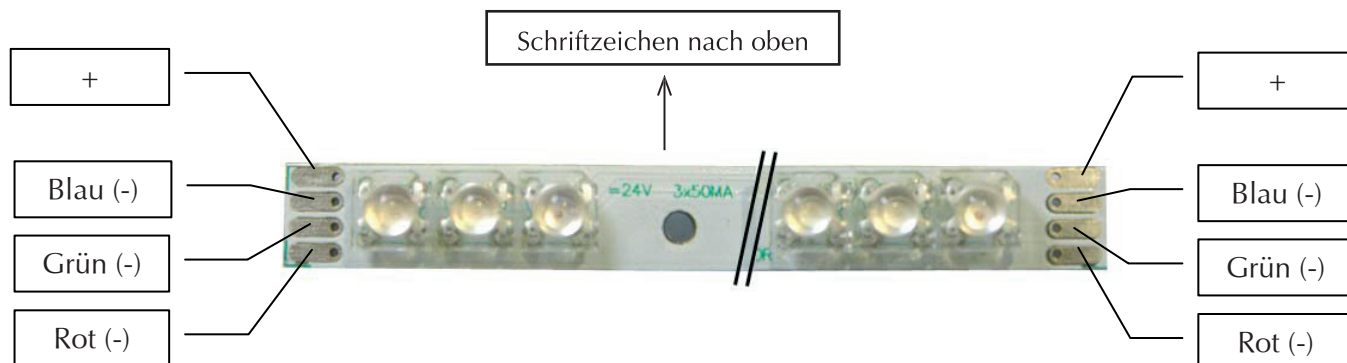

Anschlußplan

www.cardanlight.com

12/24 V LED Stripes

CO1000 / CO2000

LED Stripes 12 V

negative Ansteuerung

CO1000

LED Streifen; 12V; 30 LEDs; 40 cm

LED Stripes 24 V

negative Ansteuerung

CO2000

LED Streifen; 24V; 36 LEDs; 48 cm